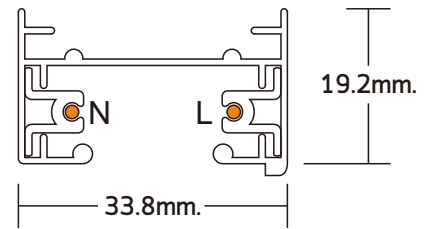

# TEVO - TRACK SINGLE PHASE

DIMENSION

Single Phase Track

HS1xx-1.0m Length 1000mm

HS1xx-2.0m Length 2000mm

HS1xx-3.0m Length 3000mm

xx=WH,BK

PRODUCT NAME	:	TEVO - TRACK
PRODUCT TYPE	:	TRACKLIGHT TRACKBAR
PRODUCT MATERIAL	:	EXTRUDED ALUMINIUM
DIMENSION	:	W 33.8mm. x H 19.2mm.
POWER CONSUMPTION	:	220V AC 50/60Hz
SURFACE FINISH	:	WHITE / GREY / BLACK
MAXIMUM CURRENT	:	15A
IP RATING	:	IP20